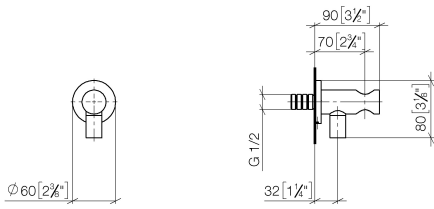

Wall elbow with integrated shower holder - Brushed Dark Platinum

TARA

28 490 660

- 3/8" shower outlet
- rosette Ø 60 mm
- 1/2" connection
- WRAS 1912049

Intrinsic protection against back flow.

Fits: TARA, VAIA, META

Recommended miscellaneous

- Concealed wall elbow -** 35 085 970 90
- max. recess depth 163 mm
 - min. recess depth 90 mm

28 490 660

mm [inches]

Flow rate chart

Certificates

Belgaqua_21-024- WRAS_1912049.
27_7.